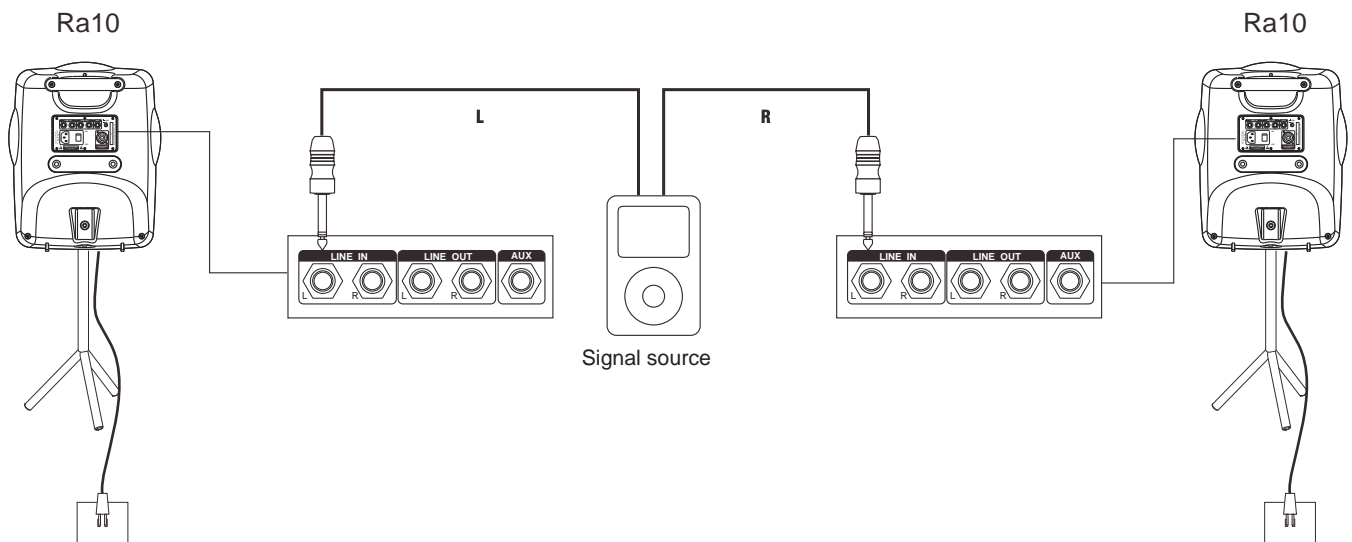

Transducer

Bass	10" / 8 \times
Treble	3" / 8 \times

Ra10

FRONT AND REAR PANEL FUNCTIONS

1. Over load indicator.
2. Signal indicator.
3. This is the volume control for the line level input (15), Increase the volume by rotating clockwise and decrease the volume by rotating counter-clockwise. Adjust to appropriate volume.
4. This is the volume control for the line level input(13), Increase the volume by rotating clockwise and decrease the volume by rotating counter-clockwise. Adjust to appropriate volume.
5. Treble tone control.
6. Bass tone control..
7. Speaker handle.
8. Safety locking screw for pole mount..
9. 35mm speaker stand mount..
10. AUX input mic line switch. Press button in for mic level, release button for line level.
11. Ra10 Speaker output. To power passive R10s for stereo mode. Signal from right input channel only.
12. Power input socket and power switch
13. AUX signal input, Mic line sensitivity controlled by switch(10).
14. Direct line level output.
15. Line level inputs(Left & Right).
Attention: Left input supplies signal to this speaker, Right input supplies signal to either Right line output (14) or speaker output (11) when an additional passive or active speaker is required for stereo mode.

Ra10

APPLICATION SAMPLE

In this application the right line input or right line output is not required.

1. Stereo mode . (long distance)

2. Stereo mode .(short distance)

Ra10

APPLICATION SAMPLE

3. Stereo mode + Mic signal.

INSTALLATION

DIMENSIONS

Top view

Front view

Side view

Back view

SAFETY INSTRUCTIONS

DO NOT OPEN THE COVER :