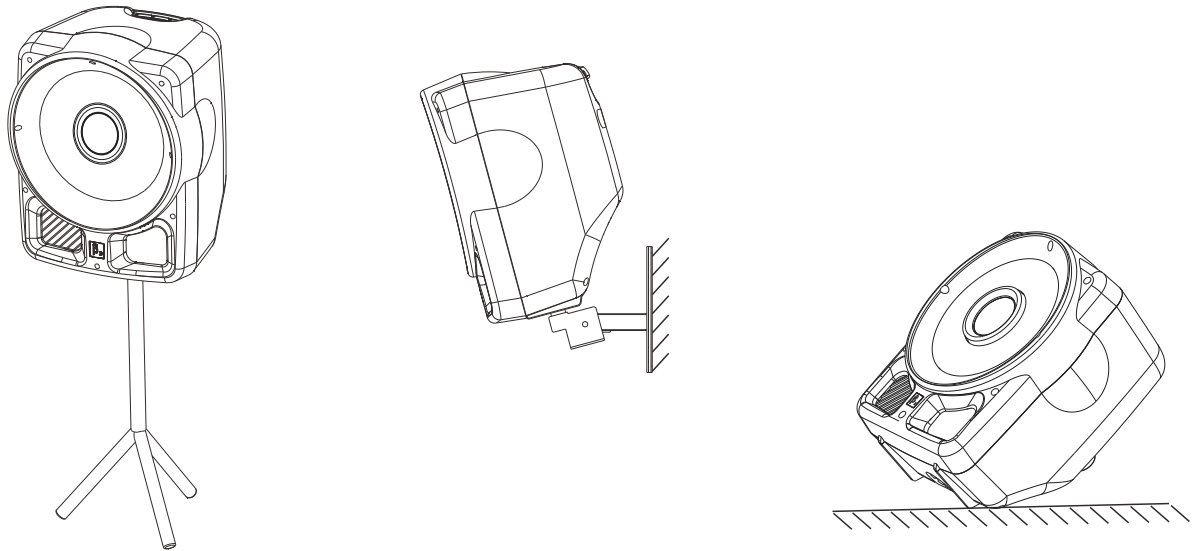

PRODUCT FEATURES

- Two way full range active coaxial plastic speaker.
- Computer aided design to optimism frequency and phase response.
- One 10 inch woofer and one 3 inch paper cone tweeter.
- HF/LF transducers are coaxially mounted sharing the same acoustic axis.
- Suitable for full range sound reinforcement applications, also can be used as a floor monitor.
- Suitable for monitoring, conference system, small touring performance etc.
- Various installation possibilities by flying, stand or wall mounting.
- The Ra10 is not water-resistant so please do not expose this speaker to rain or moisture.

Transducer

Bass	10" / 8 \times
Treble	3" / 8 \times

Ra10

FRONT AND REAR PANEL FUNCTIONS

1. Over load indicator.
2. Signal indicator.
3. This is the volume control for the line level input (15), Increase the volume by rotating clockwise and decrease the volume by rotating counter-clockwise. Adjust to appropriate volume.
4. This is the volume control for the line level input(13), Increase the volume by rotating clockwise and decrease the volume by rotating counter-clockwise. Adjust to appropriate volume.
5. Treble tone control.
6. Bass tone control..
7. Speaker handle.
8. Safety locking screw for pole mount..
9. 35mm speaker stand mount..
10. AUX input mic line switch. Press button in for mic level, release button for line level.
11. Ra10 Speaker output. To power passive R10s for stereo mode. Signal from right input channel only.
12. Power input socket and power switch
13. AUX signal input, Mic line sensitivity controlled by switch(10).
14. Direct line level output.
15. Line level inputs(Left & Right).
Attention: Left input supplies signal to this speaker, Right input supplies signal to either Right line output (14) or speaker output (11) when an additional passive or active speaker is required for stereo mode.

INSTALLATION

DIMENSIONS

Top view

Front view

Side view

Back view

SAFETY INSTRUCTIONS

DO NOT OPEN THE COVER :