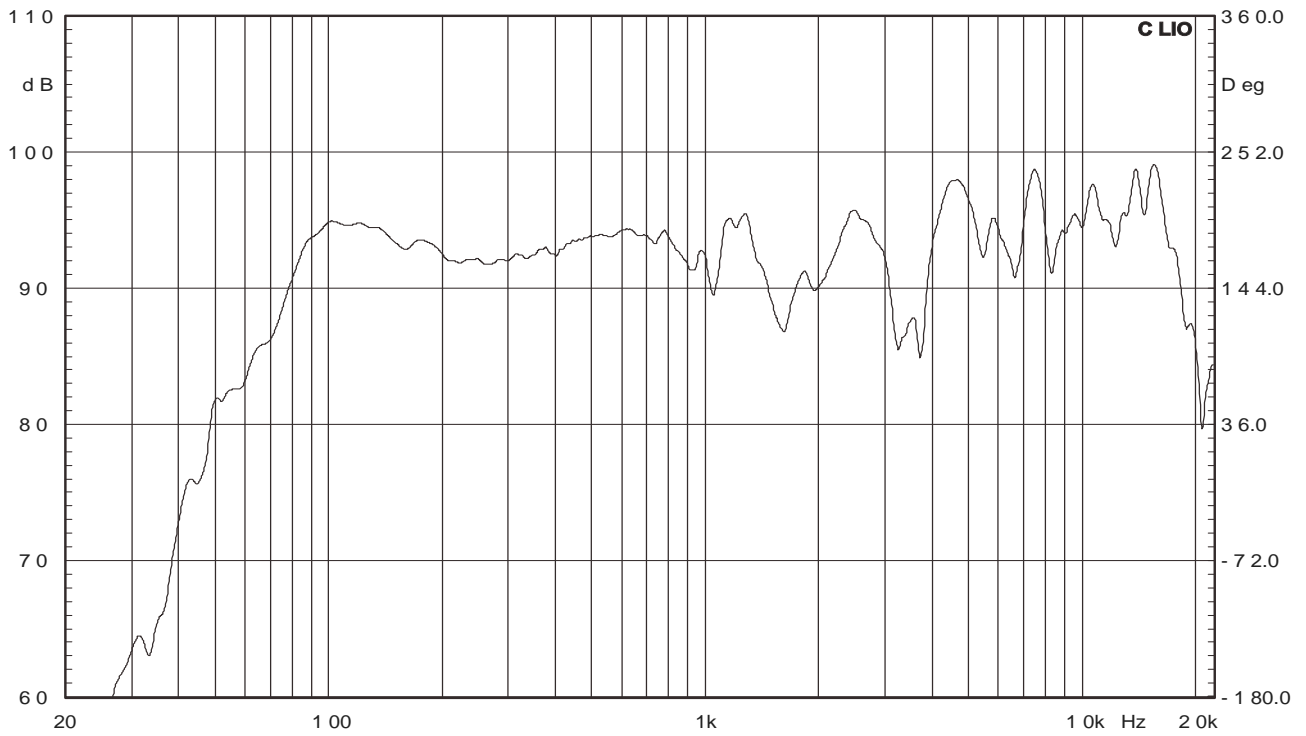

Ra10

FREQUENCY RESPONSE