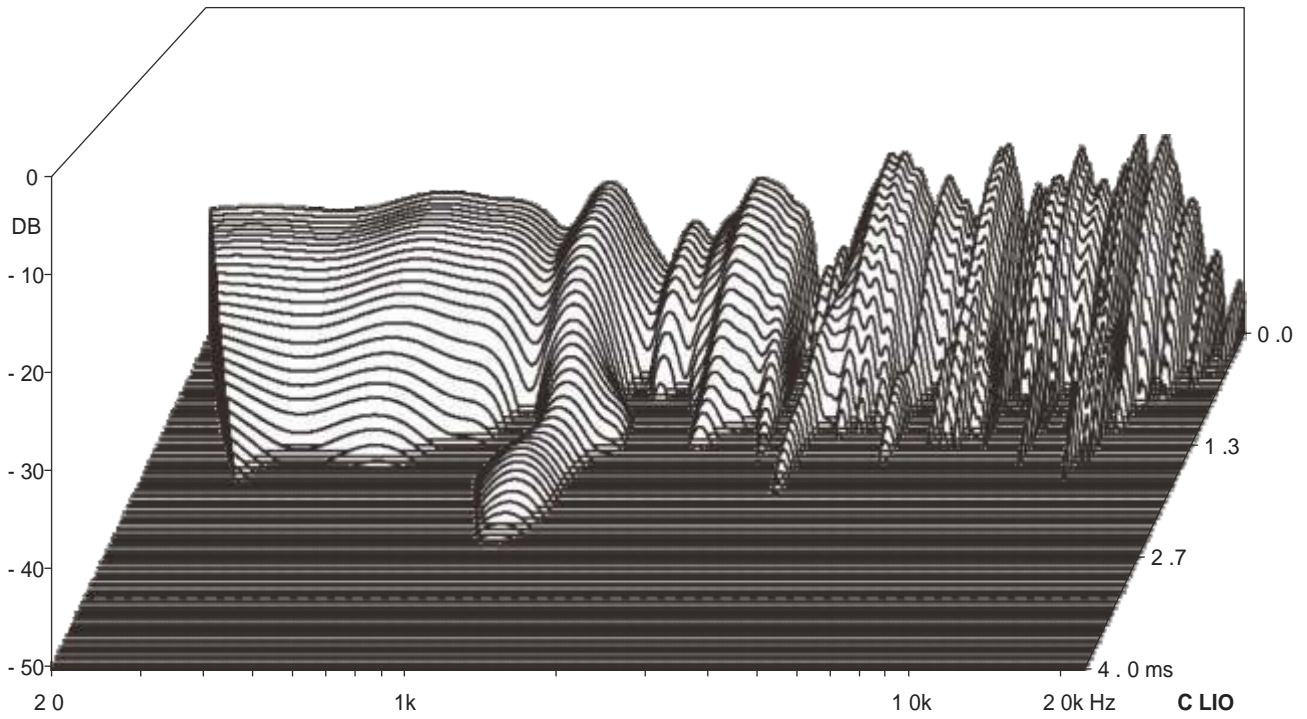

Ra10

WATERFALL