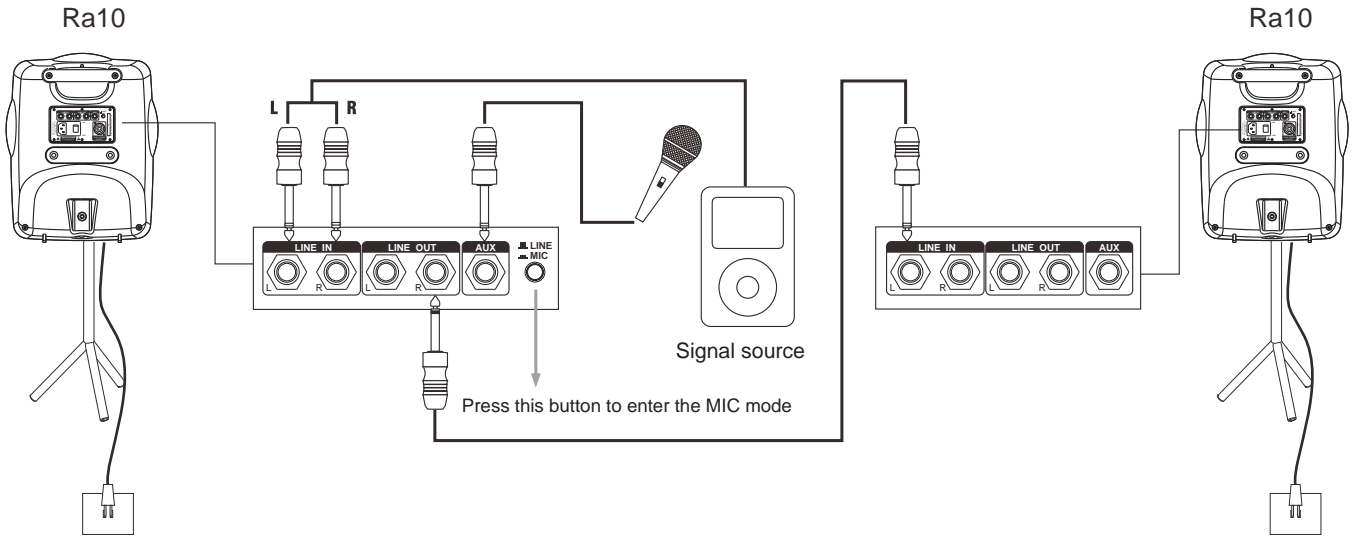

Transducer

Bass	10" / 8 \times
Treble	3" / 8 \times

Ra10

FRONT AND REAR PANEL FUNCTIONS

1. Over load indicator.
2. Signal indicator.
3. This is the volume control for the line level input (15), Increase the volume by rotating clockwise and decrease the volume by rotating counter-clockwise. Adjust to appropriate volume.
4. This is the volume control for the line level input(13), Increase the volume by rotating clockwise and decrease the volume by rotating counter-clockwise. Adjust to appropriate volume.
5. Treble tone control.
6. Bass tone control..
7. Speaker handle.
8. Safety locking screw for pole mount..
9. 35mm speaker stand mount..
10. AUX input mic line switch. Press button in for mic level, release button for line level.
11. Ra10 Speaker output. To power passive R10s for stereo mode. Signal from right input channel only.
12. Power input socket and power switch
13. AUX signal input, Mic line sensitivity controlled by switch(10).
14. Direct line level output.
15. Line level inputs(Left & Right).
Attention: Left input supplies signal to this speaker, Right input supplies signal to either Right line output (14) or speaker output (11) when an additional passive or active speaker is required for stereo mode.

Ra10

APPLICATION SAMPLE

In this application the right line input or right line output is not required.

1. Stereo mode . (long distance)

2. Stereo mode .(short distance)

Ra10

APPLICATION SAMPLE

3. Stereo mode + Mic signal.