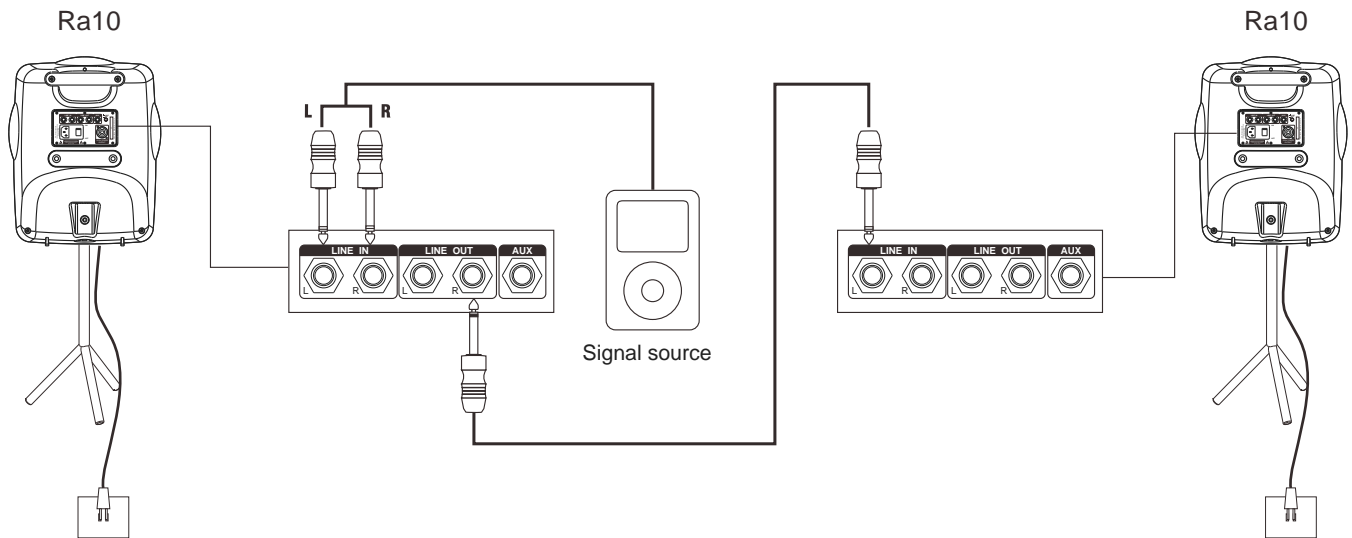

Ra10

APPLICATION SAMPLE

In this application the right line input or right line output is not required.

1. Stereo mode . (long distance)