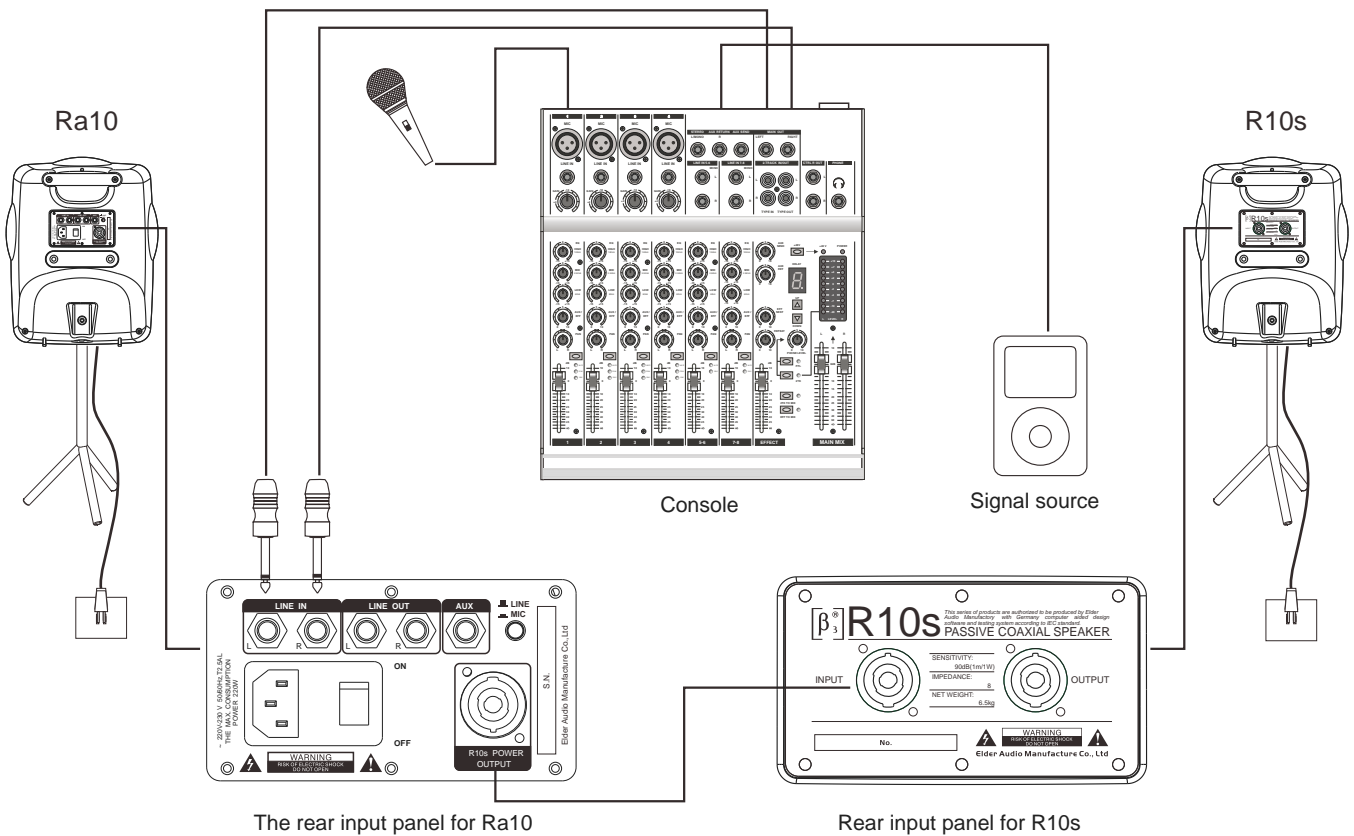

4. Active + passive.