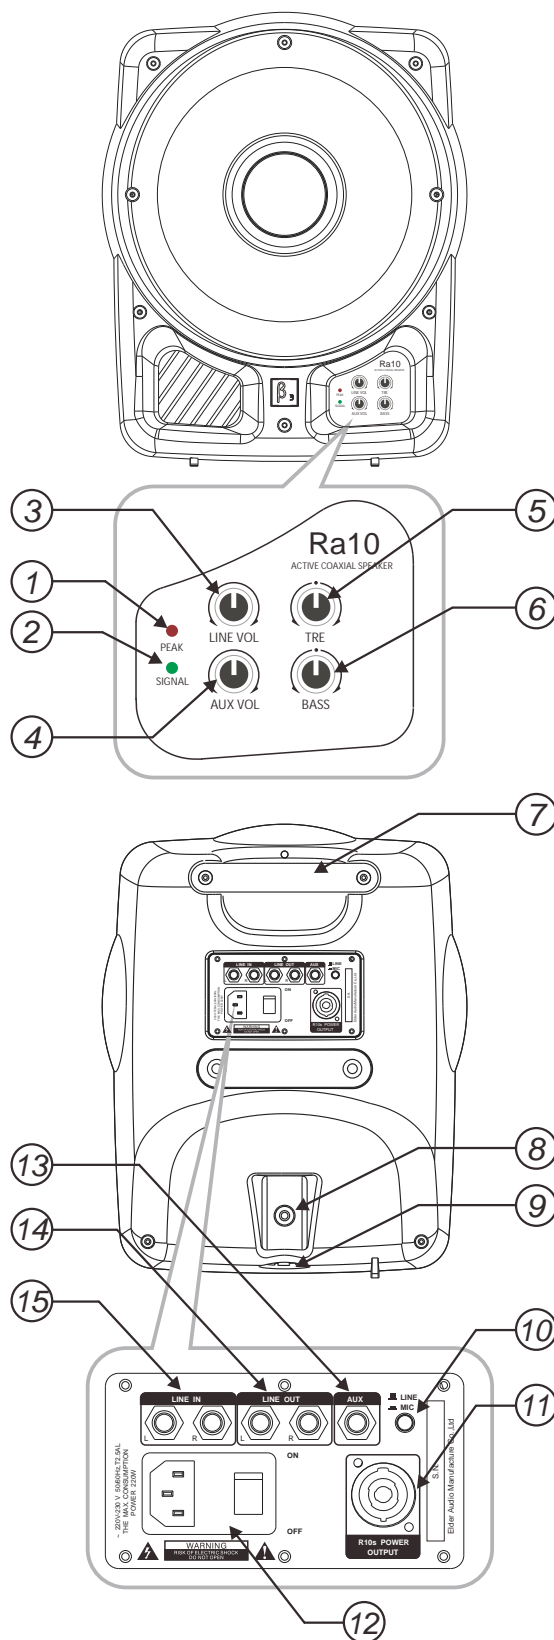

Beta Three

Ra10

Beta Three

CONTENTS

PRODUCT FEATURES	1
SPECIFICATION	1
SPEAKER CONTROL PANEL	2
APPLICATION EXAMPLE	3
ACOUSTIC CHARTS	5
INSTALLATION	7
DIMENSIONS	7
SAFETY INSTRUCTIONS	8
LIMITED WARRANTY	9

Ra10

Transducer

Bass	10" / 8 \times
Treble	3" / 8 \times

Ra10

FRONT AND REAR PANEL FUNCTIONS

1. Over load indicator.
2. Signal indicator.
3. This is the volume control for the line level input (15), Increase the volume by rotating clockwise and decrease the volume by rotating counter-clockwise. Adjust to appropriate volume.
4. This is the volume control for the line level input(13), Increase the volume by rotating clockwise and decrease the volume by rotating counter-clockwise. Adjust to appropriate volume.
5. Treble tone control.
6. Bass tone control..
7. Speaker handle.
8. Safety locking screw for pole mount..
9. 35mm speaker stand mount..
10. AUX input mic line switch. Press button in for mic level, release button for line level.
11. Ra10 Speaker output. To power passive R10s for stereo mode. Signal from right input channel only.
12. Power input socket and power switch
13. AUX signal input, Mic line sensitivity controlled by switch(10).
14. Direct line level output.
15. Line level inputs(Left & Right).
Attention: Left input supplies signal to this speaker, Right input supplies signal to either Right line output (14) or speaker output (11) when an additional passive or active speaker is required for stereo mode.